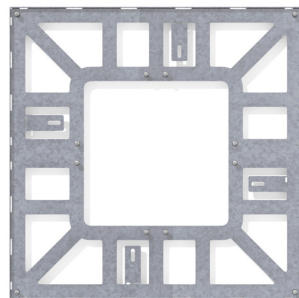

Frame
(Available galvanised only)