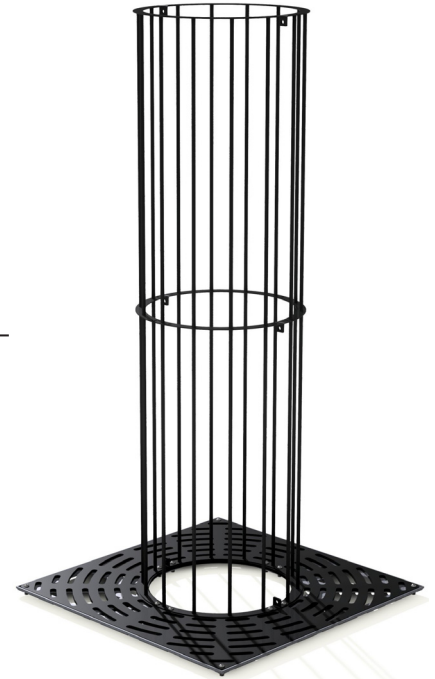

An AUTOPA Tree Grille is an essential part of an urban landscape. Manufactured from galvanised mild steel which is then coated black as standard, these grilles will prevent delicate roots from being damaged by passing traffic, both vehicular and pedestrian. The contemporary styling makes them ideal for use on any site.

Supplied in two parts and are joined together using bolts. Complete with a frame which is required to stabilise the grille and prevent it from sagging around the tree.

Other sizes are available on request.

Pictured with the AUTOPA Tree Guards (available extra).

Part Number	Description	Weight (kg)
138 124 103B	Vine - Galv & Black	85kg
138 124 113B	Ivy - Galv & Black	67kg
138 124 123B	Petal - Galv & Black	81kg
138 124 133B	Rose - Galv & Black	68kg
138 124 143B	Sunburst - Galv & Black	69kg
138 124 153B	Radial - Galv & Black	80kg

Product details

- 600mm aperture
- 1200mm x 1200mm (length x depth) - Square tree grilles
- 1211mm x 1211mm (length x depth) - Square frame
- Standard finish - RAL 9005
- Price includes frame
- Frame is galvanised mild steel