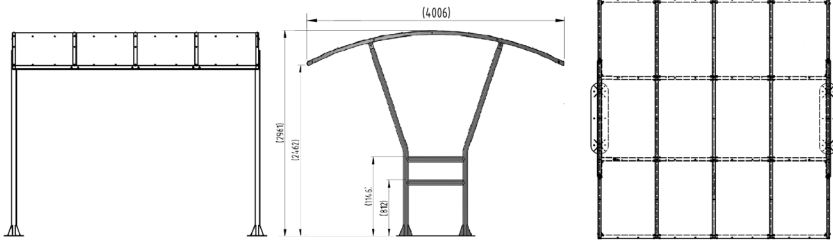

Ashton Shelter

Galvanised Steel Frame

Open - PETG Sheet

The Ashton shelter is a free-standing, open double sided shelter designed for on site assembly, constructed from galvanised mild steel. Complete with a 4mm PETG clear sheet curved roof.

Width of 4m, with lengths from 2m-5m, extension bays can be added to achieve the desired shelter length.

Bolt down as standard.

Uses

- | | | |
|---|--|---|
| <input checked="" type="checkbox"/> Cycle | <input type="checkbox"/> Waiting/Passenger | <input type="checkbox"/> Smoking/Vaping |
| <input type="checkbox"/> Trolley | <input type="checkbox"/> Walkway/Canopy | <input type="checkbox"/> Bin Store |
| <input type="checkbox"/> Sport & Spectators | <input type="checkbox"/> Pay & Display/E.V | <input type="checkbox"/> Youth |

Part Number	Description	Weight (kg)
138 204 240	Ashton Shelter 2m	267kg
138 204 241	Ashton Shelter 3m	325kg
138 204 244	Ashton Shelter 4m	383kg
138 204 246	Ashton Shelter 5m	442kg
138 204 239	Ashton Shelter 2m extension bay	
138 204 242	Ashton Shelter 3m extension bay	
138 204 245	Ashton Shelter 4m extension bay	
138 204 247	Ashton Shelter 5m extension bay	

Product details

- Height – 2462mm clearance, 2961mm overall
- Width – 4006mm overall
- Length – 2m, 3m, 4m, 5m and extensions
- Flange plate - 1224mm x 300mm x 8mm
- Each flange plate requires 8 bolts
- 4mm PETG clear sheet