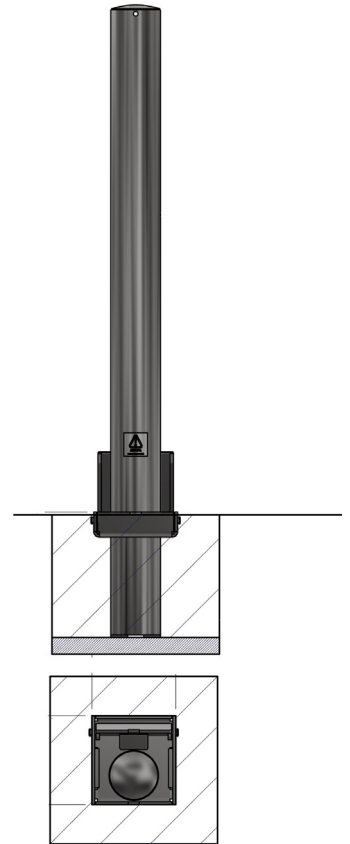

# Removable Bollard 1000mm Above Ground 60mm - 204mm Diameter Stainless Steel

The Removable Bollard offers an effective, simple and robust way to protect premises and vehicles. Removable Bollards are particularly suitable for locations where occasional access is required, the simple tab and padlock system provides an easy to operate solution for locking the bollard in place. The Removable Bollard is 1,000mm above ground and is available in a range of outside tube diameter sizes from 60mm through to 204mm. Padlock to secure is available at an extra cost.

The Removable Bollard 1000 is ideal for protecting vehicle forecourts, commercial premises, car parks and domestic driveways and can be used in conjunction with fixed bollards as part of a security system for all types of premises.

## Product details

- 1000mm (Height above ground)
- 2mm wall thickness
- Socket - 220mm (below ground) - 60mm - 90mm diameter
- Socket - 300mm (below ground) - 101mm - 204mm diameter
- Price excludes padlock to secure