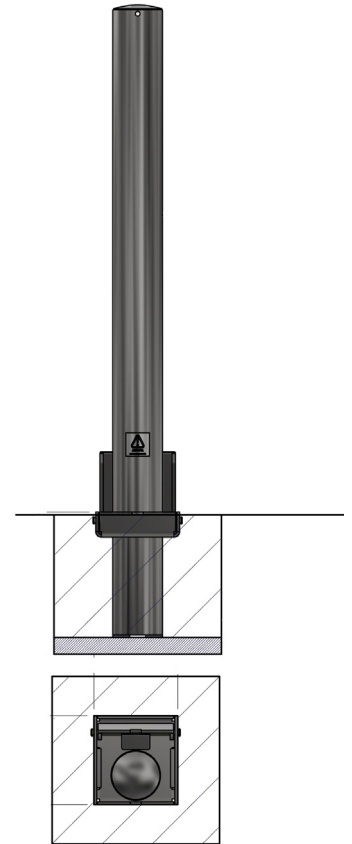

AUTOPA

Removable Bollard 900mm Above Ground 48mm - 204mm Diameter Stainless Steel

The Removable Bollard offers an effective, simple and robust way to protect premises and vehicles. Removable Bollards are particularly suitable for locations where occasional access is required, the simple tab and padlock system provides an easy to operate solution for locking the bollard in place. The Removable Bollard is 900mm above ground and is available in a range of outside tube diameter sizes from 48mm through to 204mm. Padlock to secure is available at an extra cost.

The Removable Bollard 900 is ideal for protecting vehicle forecourts, commercial premises, car parks and domestic driveways and can be used in conjunction with fixed bollards as part of a security system for all types of premises.

<u>Part Number</u>	<u>Description</u>	<u>Lift Weight (kg)</u>	<u>Weight (kg)</u>
138 125 051	48mm Stainless Steel - Removable	3kg	7kg
138 125 058	60mm Stainless Steel - Removable	3kg	7kg
138 125 073	76mm Stainless Steel - Removable	4kg	8kg
138 125 086	89mm Stainless Steel - Removable	5kg	9kg
138 125 111	101mm Stainless Steel - Removable	6kg	14kg
138 125 122	114mm Stainless Steel - Removable	7kg	15kg
138 125 125	129mm Stainless Steel - Removable	7kg	15kg
138 125 138	139mm Stainless Steel - Removable	8kg	16kg
138 125 156	154mm Stainless Steel - Removable	9kg	22kg
138 125 172	168mm Stainless Steel - Removable	10kg	23kg
138 125 197	204mm Stainless Steel - Removable	12kg	25kg

Product details

- 900mm (Height above ground)
- 2mm wall thickness
- Socket - 220mm (below ground) - 48mm - 90mm diameter
- Socket - 300mm (below ground) - 101mm - 204mm diameter
- Price excludes padlock to secure