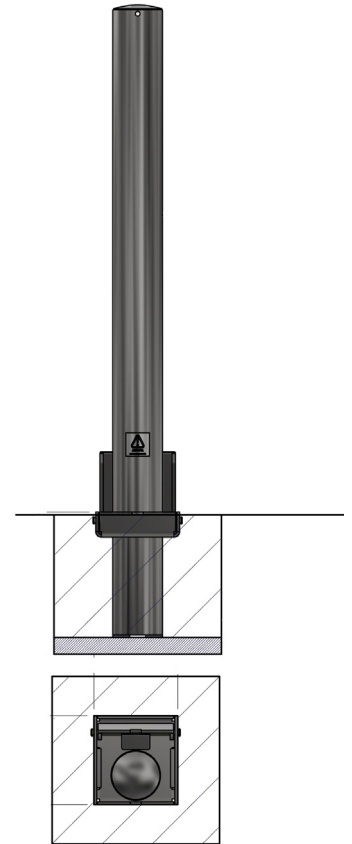

AUTOPA

Removable Bollard 750mm Above Ground 48mm - 204mm Diameter Stainless Steel

The Removable Bollard offers an effective, simple and robust way to protect premises and vehicles. Removable Bollards are particularly suitable for locations where occasional access is required, the simple tab and padlock system provides an easy to operate solution for locking the bollard in place. The Stainless Steel Removable Bollard is 750mm above ground and is available in a range of outside tube diameter sizes from 48mm through to 204mm. Padlock to secure is available at an extra cost.

The Removable Bollard 750 is ideal for protecting vehicle forecourts, commercial premises, car parks and domestic driveways and can be used in conjunction with fixed bollards as part of a security system for all types of premises.

<u>Part Number</u>	<u>Description</u>	<u>Lift Weight (kg)</u>	<u>Weight (kg)</u>
138 000 104	48mm Stainless Steel - Removable	3kg	7kg
138 000 114	60mm Stainless Steel - Removable	3kg	7kg
138 000 119	76mm Stainless Steel - Removable	3kg	7kg
138 000 124	89mm Stainless Steel - Removable	4kg	8kg
138 000 134	101mm Stainless Steel - Removable	5kg	13kg
138 000 136	114mm Stainless Steel - Removable	5kg	13kg
138 000 142	129mm Stainless Steel - Removable	6kg	14kg
138 000 147	139mm Stainless Steel - Removable	7kg	15kg
138 000 151	154mm Stainless Steel - Removable	7kg	20kg
138 000 154	168mm Stainless Steel - Removable	8kg	21kg
138 000 162	204mm Stainless Steel - Removable	10kg	23kg

Product details

- 750mm (Height above ground)
- 2mm wall thickness
- Socket - 220mm (below ground) - 48mm - 90mm diameter
- Socket - 300mm (below ground) - 101mm - 204mm diameter
- Price excludes padlock to secure